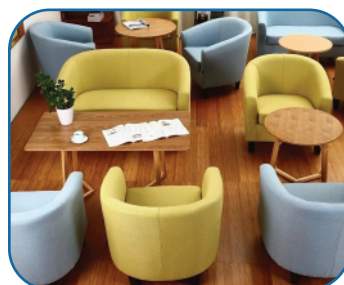

Modern Hotel Furniture