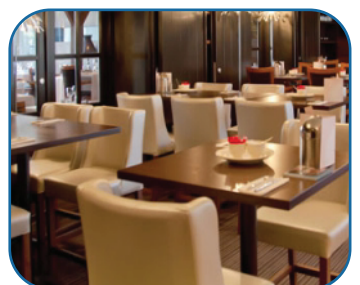

Fine Dining Restaurant Furniture