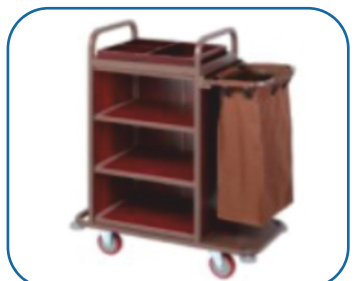

House Keeping Trolley – Single Unit,
MS/Wood, Dim: L1000*W460*H1120mm