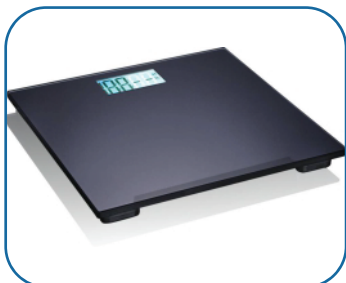

Shaving Mirror : 8", 3X+1X, All Brass

LED Shaving Mirror : 8", 3X+1X, All Brass

Weighing Scale : Black Color, Digital LCD Display

Weighing Scale : Transparent Base, Digital LCD Display

Trash Bin: SS-201, Pedal Bin with Canister, Perforated Bin Dim: 7*10 & 8*12