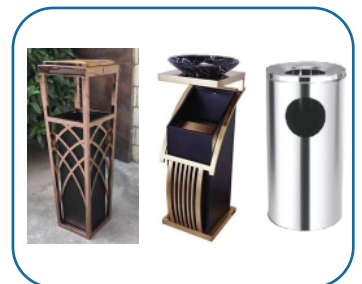

Ash & Trash Bin